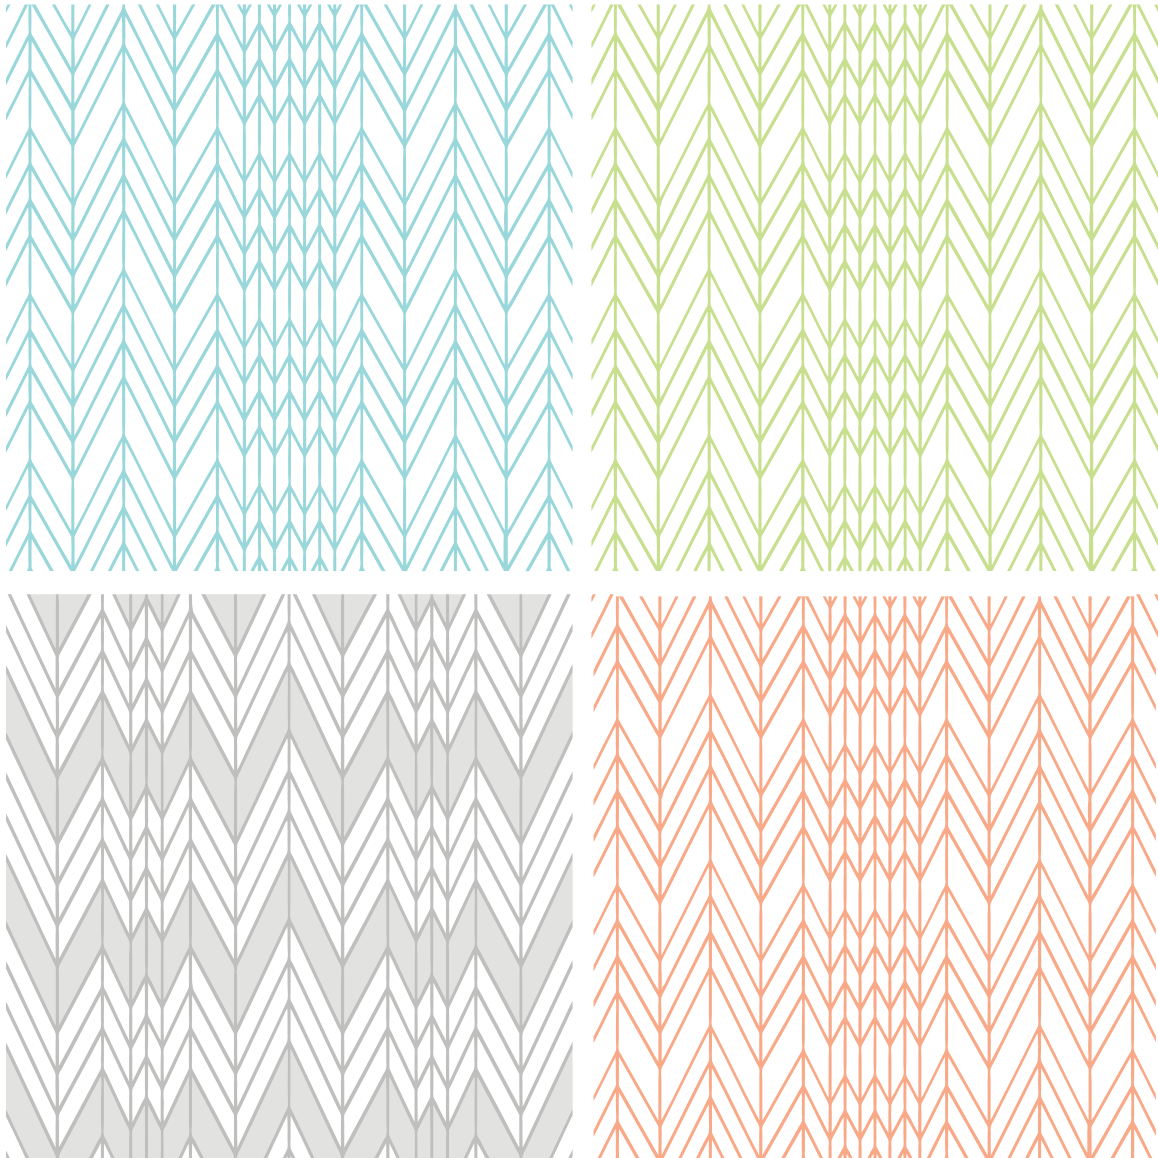

Erin Adams has established herself as one of today's foremost patterned tile designers and created the mesmerizing and sophisticated Slant Stitch tile series.

Slant Stitch Tile Series is a high traffic Porcelain tile that is suitable for residential, commercial, and hospitality use on floors or walls.

The tile comes standard in 12" x 12" formats, but can be customized if you so choose. This tile adds a modern touch to any space.

Colors Available:

Cyan

Lime

Grey

Coral